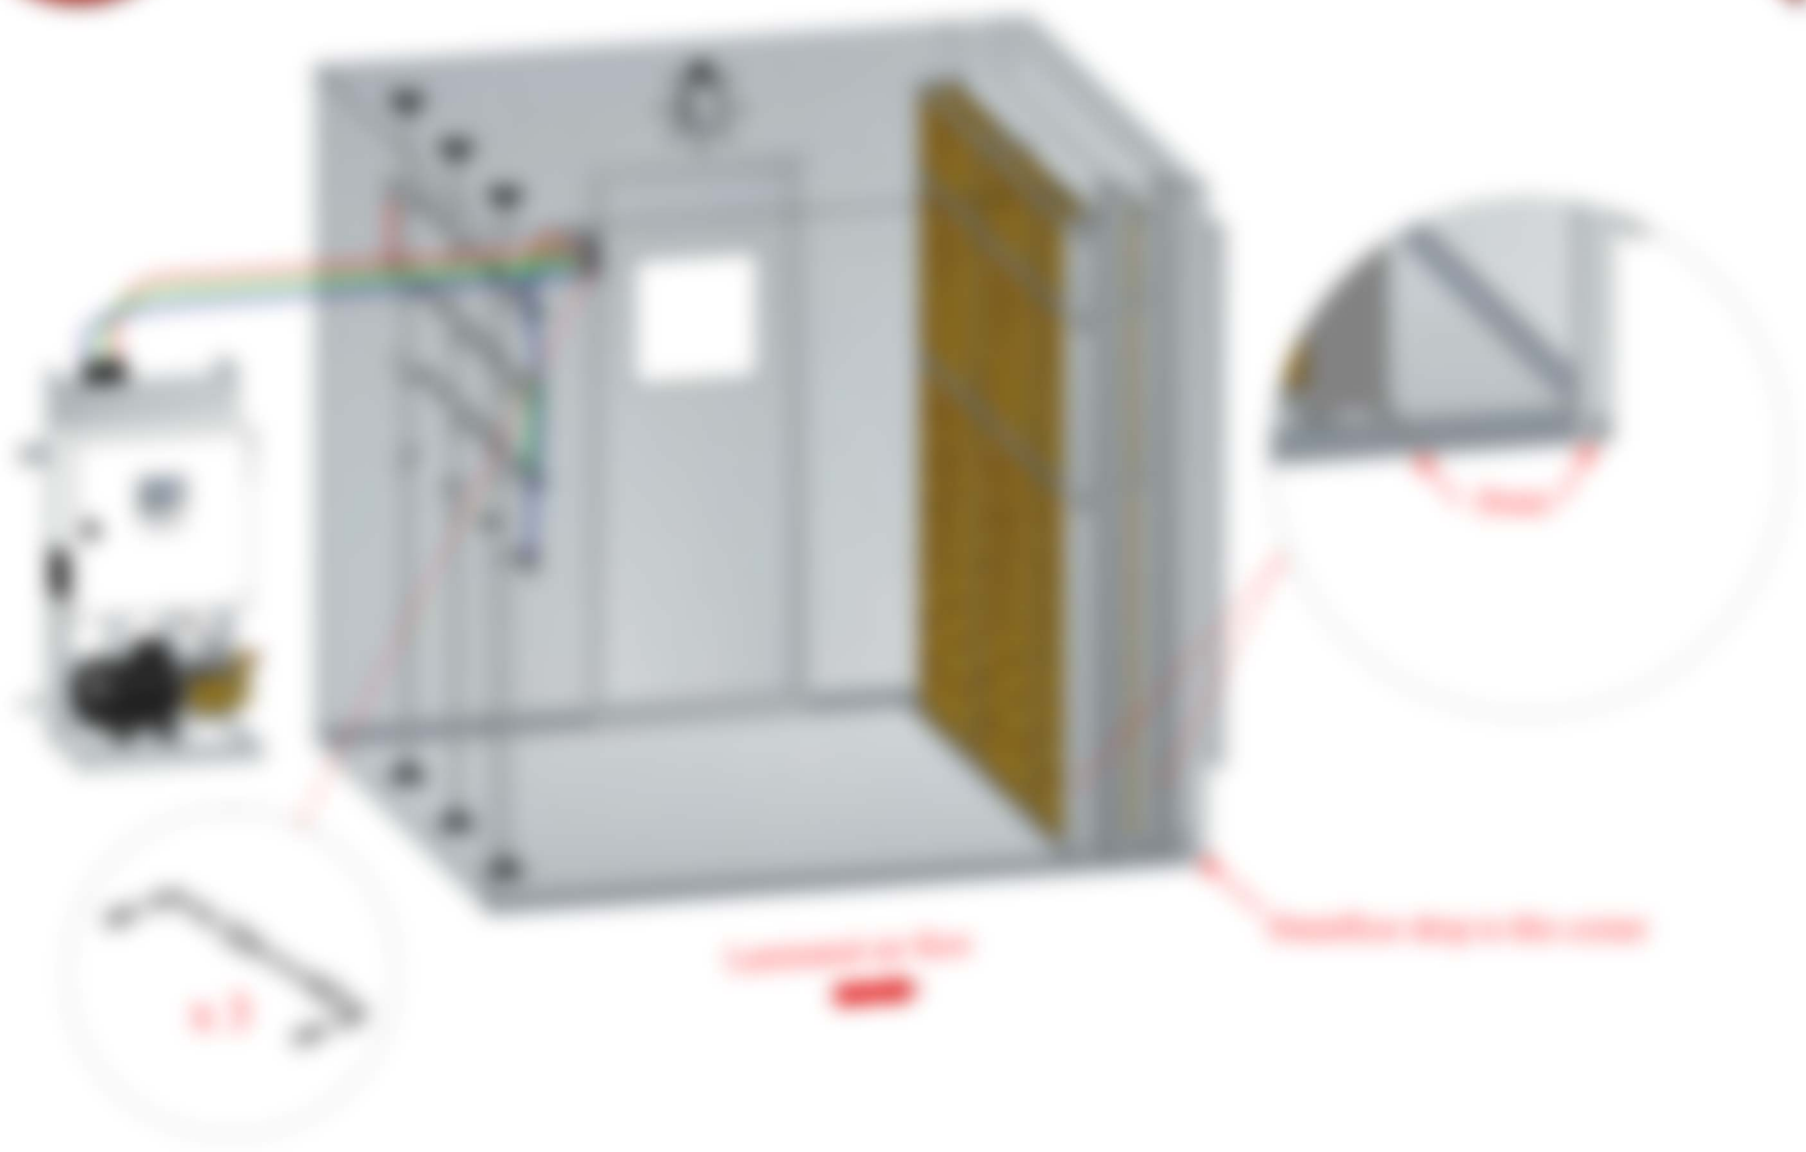

Airtec® Quick Guide – HYDROSENS™ AHU- WET CHAMBER

Installation

How to use the Air-Lux - instructions for use - 2023 version

Lower position

How to install the front suspension arms

225 mm 225 mm

www.air-lux.com

Model: 1000 Series - 1000 Series - 1000 Series - 1000 Series

www.air-lux.com

www.air-lux.com

Arcton® Quick Guide – Installation

Preparation of the substrate

Arbeitsanweisung: Einbau von Trennwänden

How to Use the Air-Care Air Purifier