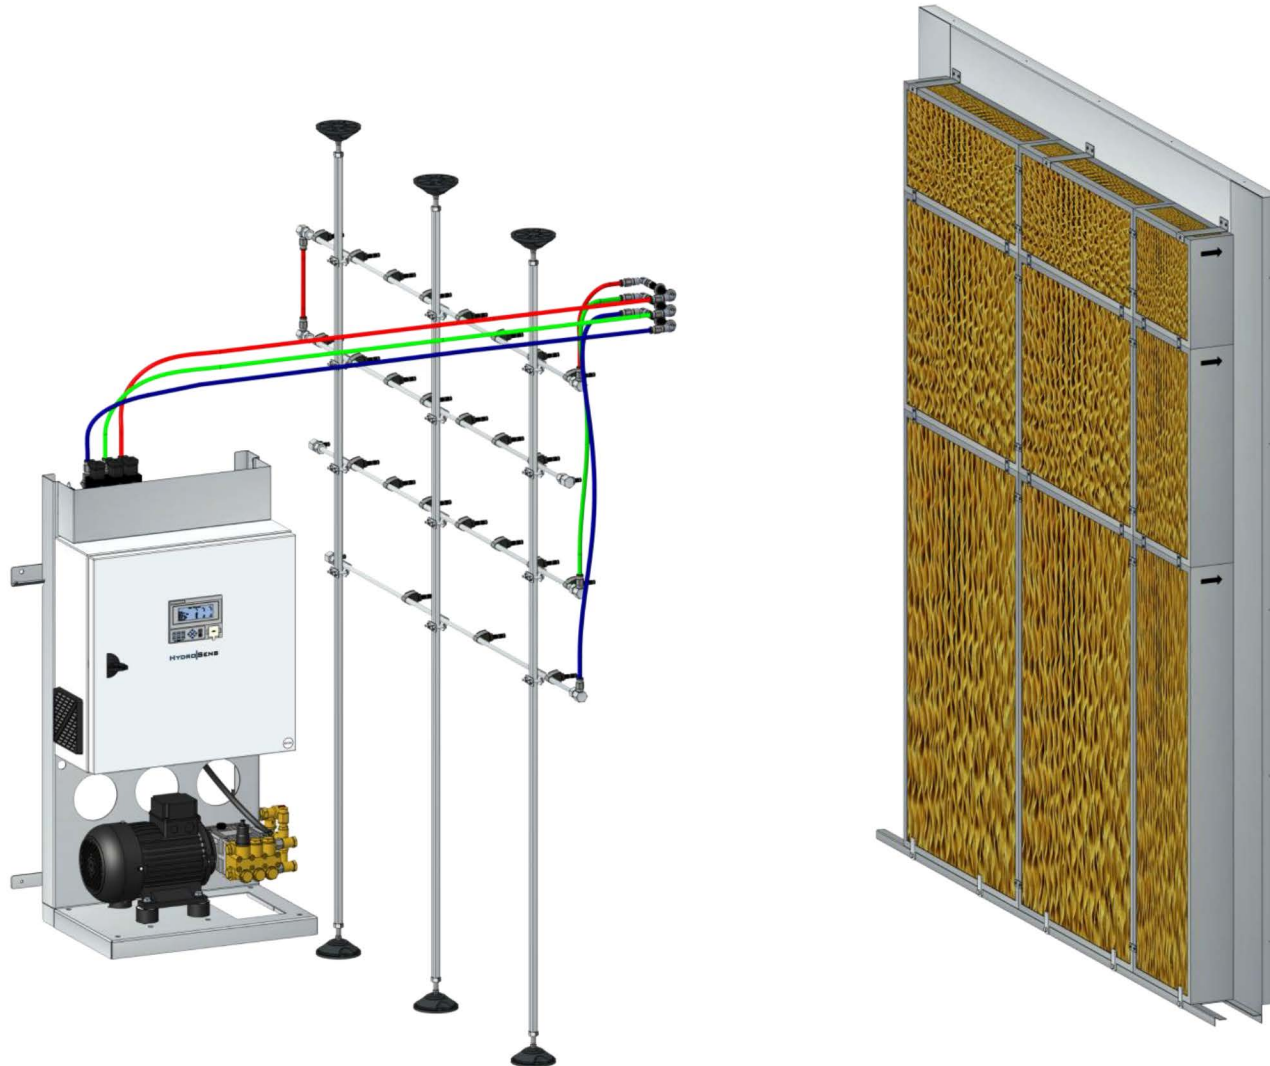

Airtec® Quick Guide – HYDROSENS™ AHU- WET CHAMBER

Installation

How to use the Air-Lux - instructions for use - 2023 version

Lower position

How to install the front suspension arms

225 mm 225 mm

www.air-lux.com

Model: 1000 Series - 1000 Series - 1000 Series - 1000 Series

www.air-lux.com

www.air-lux.com

Arcton® Quick Guide – Installation

Preparation of the substrate

Arbeitsanweisung: Einbau von Trennwänden

How to Use the Air-Care Air Purifier