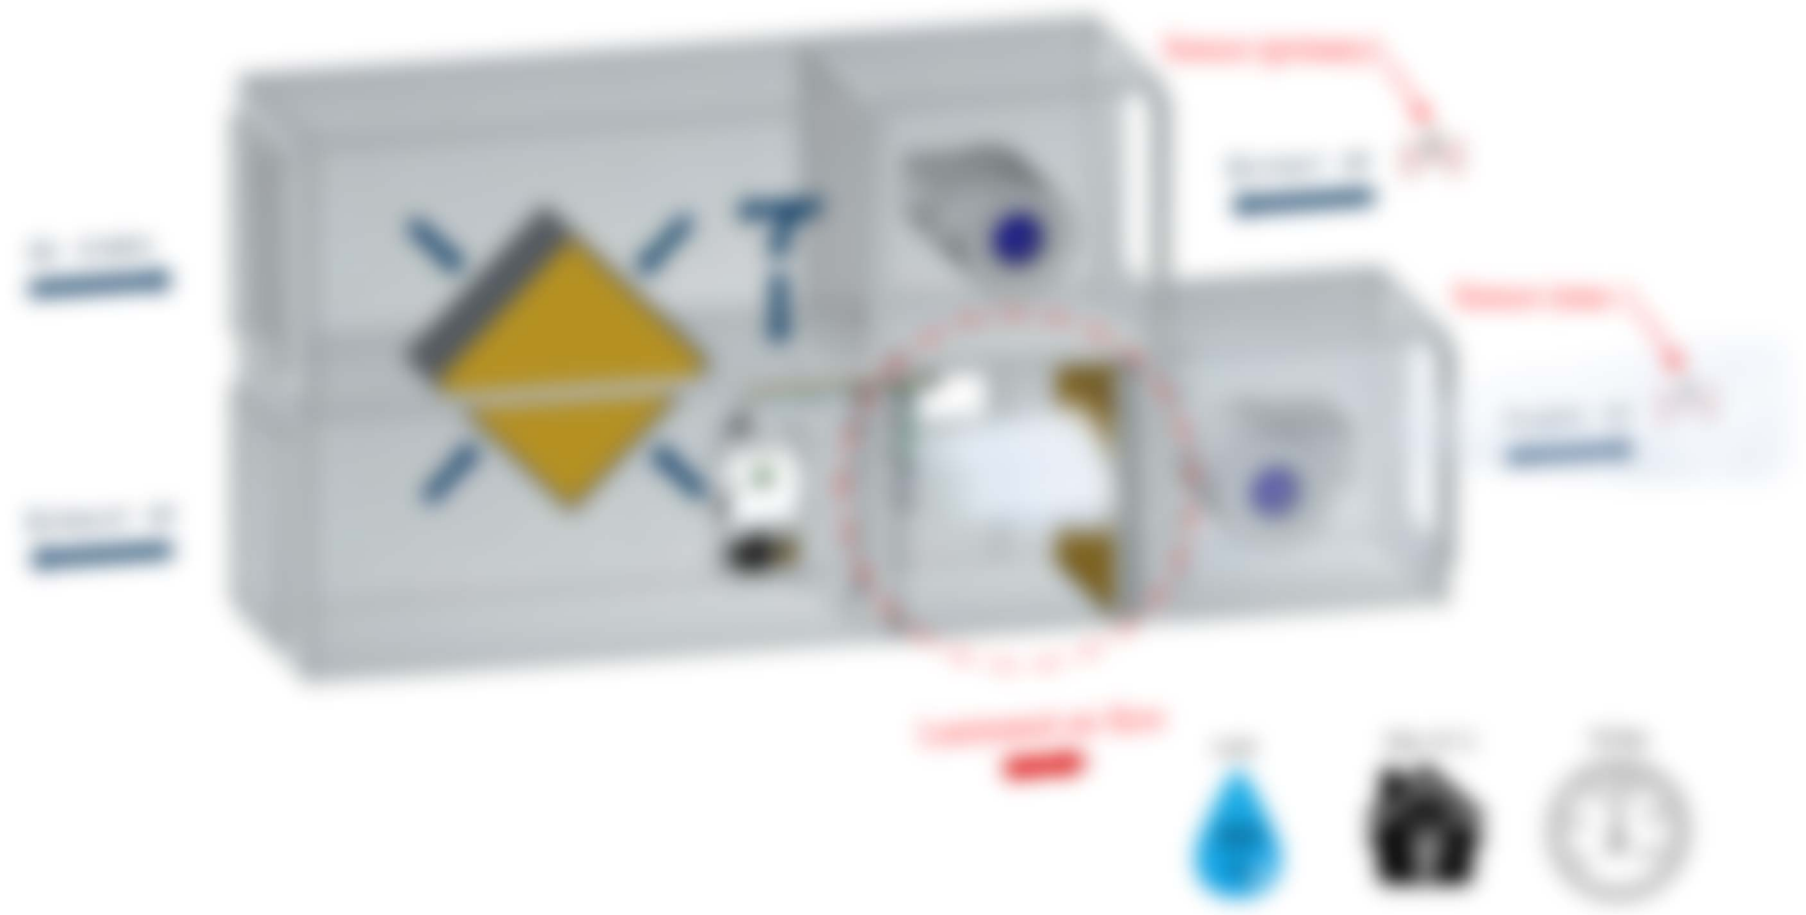

Airtec® Quick Guide – HYDROSENS™ AHU- WET CHAMBER

Installation

How to use the Air-Lux - instructions for use - 2023 version

Lower position

How to install the front suspension arms

225 mm 225 mm

www.air-lux.com

Model: 1000 Series - 1000 Series - 1000 Series - 1000 Series

www.air-lux.com

www.air-lux.com

Arcton® Quick Guide – Installation

Preparation of the substrate

Arbeitsanweisung: Einbau von Trennwänden

How to Use the Air-Care Air Purifier